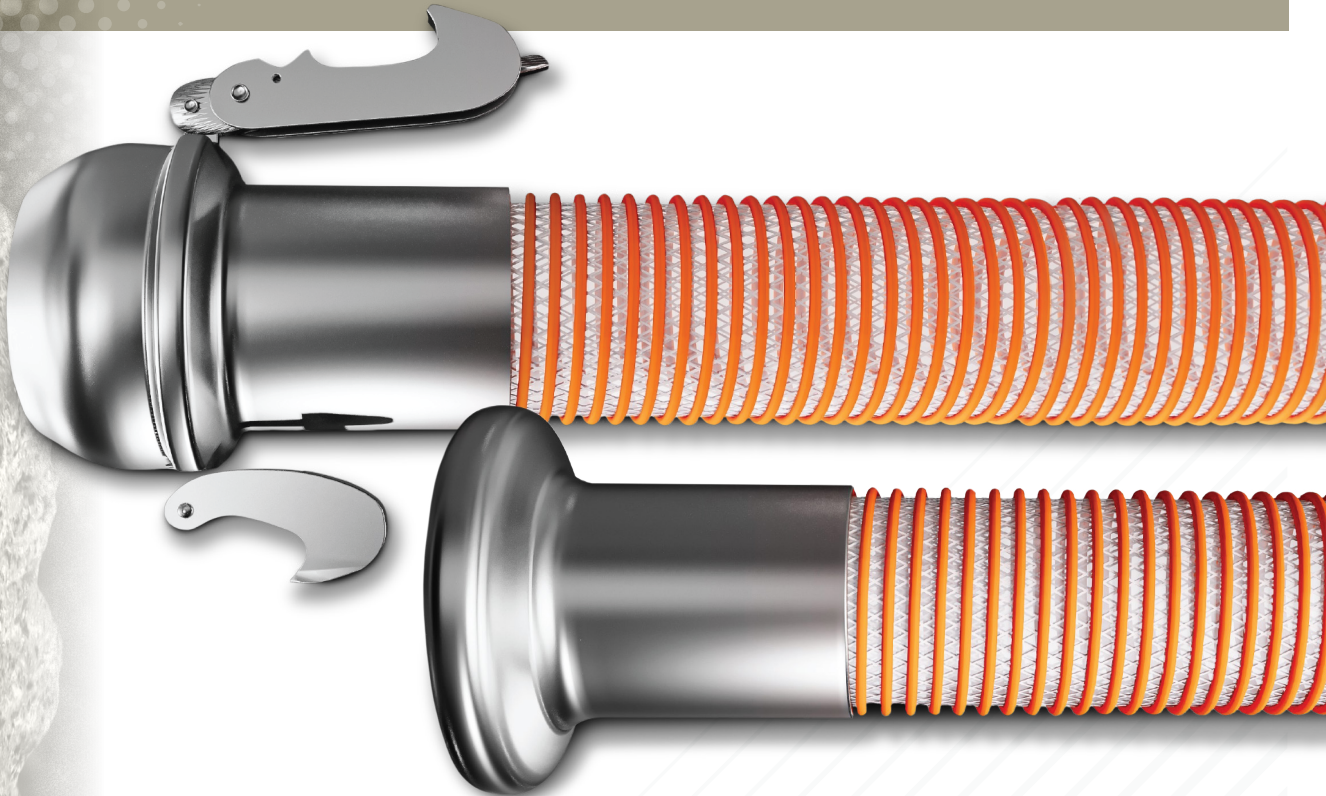

Orange/Clear PVC Suction Hose

POPULAR ASSEMBLIES

Part Number	 Size & Length	 Ends	 Attaching Method
PA-3-OC-BAUER-20FT	3" X 20 FT	BAUER	CRIMPED
PA-4-OC-BAUER-20FT	4" X 20 FT	BAUER	CRIMPED
PA-6-OC-BAUER-10FT	6" X 10 FT	BAUER	CRIMPED
PA-6-OC-BAUER-20FT	6" X 20 FT	BAUER	CRIMPED
PA-8-OC-BAUER-10FT	8" X 10 FT	BAUER	CRIMPED
PA-8-OC-BAUER-20FT	8" X 20 FT	BAUER	CRIMPED
PA-10-OC-BAUER-A-10FT*	10" X 10 FT	TYPE A BAUER*	CRIMPED
PA-10-OC-BAUER-A-20FT*	10" X 20 FT	TYPE A BAUER*	CRIMPED

*Type A Bauer End