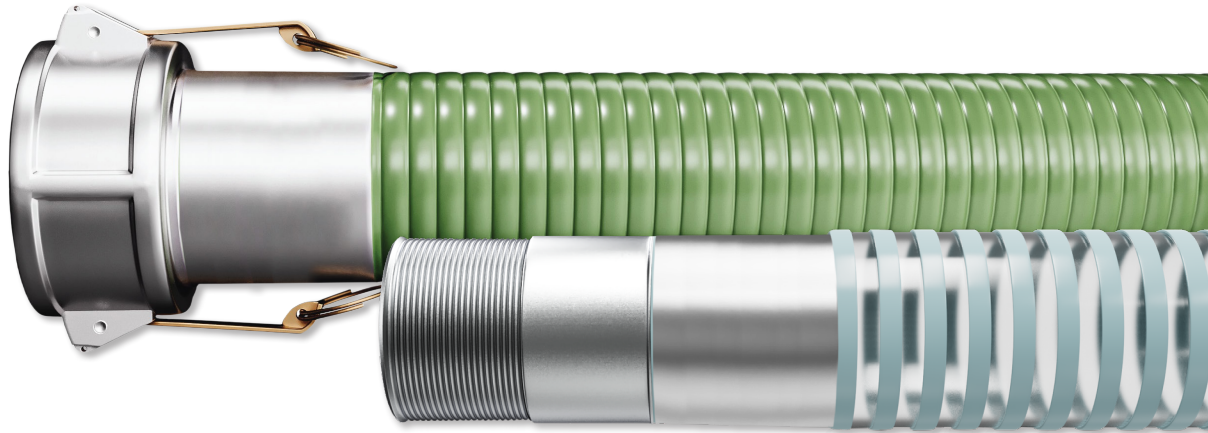

Green or Clear PVC Suction Hose

**POPULAR
ASSEMBLIES**

Part Number	 Size & Length	 Ends	 Attaching Method
— GREEN PVC SUCTION HOSE —			
PA-2-GS-C-KC-20FT	2" X 20 FT	C & KC NIPPLE	CRIMPED
PA-3-GS-C-KC-20FT	3" X 20 FT	C & KC NIPPLE	CRIMPED
PA-4-GS-C-KC-20FT	4" X 20 FT	C & KC NIPPLE	CRIMPED
— CLEAR PVC SUCTION HOSE —			
PA-2-WC-C-KC-20FT	2" X 20 FT	C & KC NIPPLE	CRIMPED
PA-3-WC-C-KC-20FT	3" X 20 FT	C & KC NIPPLE	CRIMPED
PA-4-WC-C-KC-20FT	4" X 20 FT	C & KC NIPPLE	CRIMPED